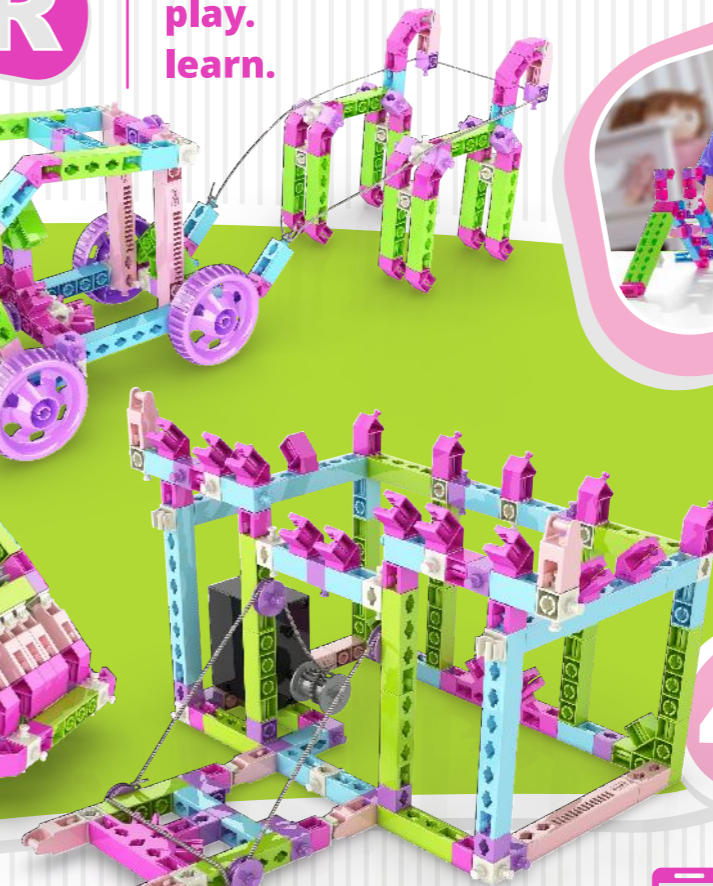

Bill of materials

+Engino® Models 3D Viewer

Load Engino® models, rotate, zoom and explode to see how the model can be assembled.

Engino kidCAD

WARNING:
CHOKING HAZARD - Small parts.
Not for children under 3 yrs.

CAUTION: This set contains a string longer than 30cm (12 inches). Keep away from children under the age of 36 months. Danger of strangulation.

brand awards

INVENTOR girl

**build.
play.
learn.**

4 models printed instructions included