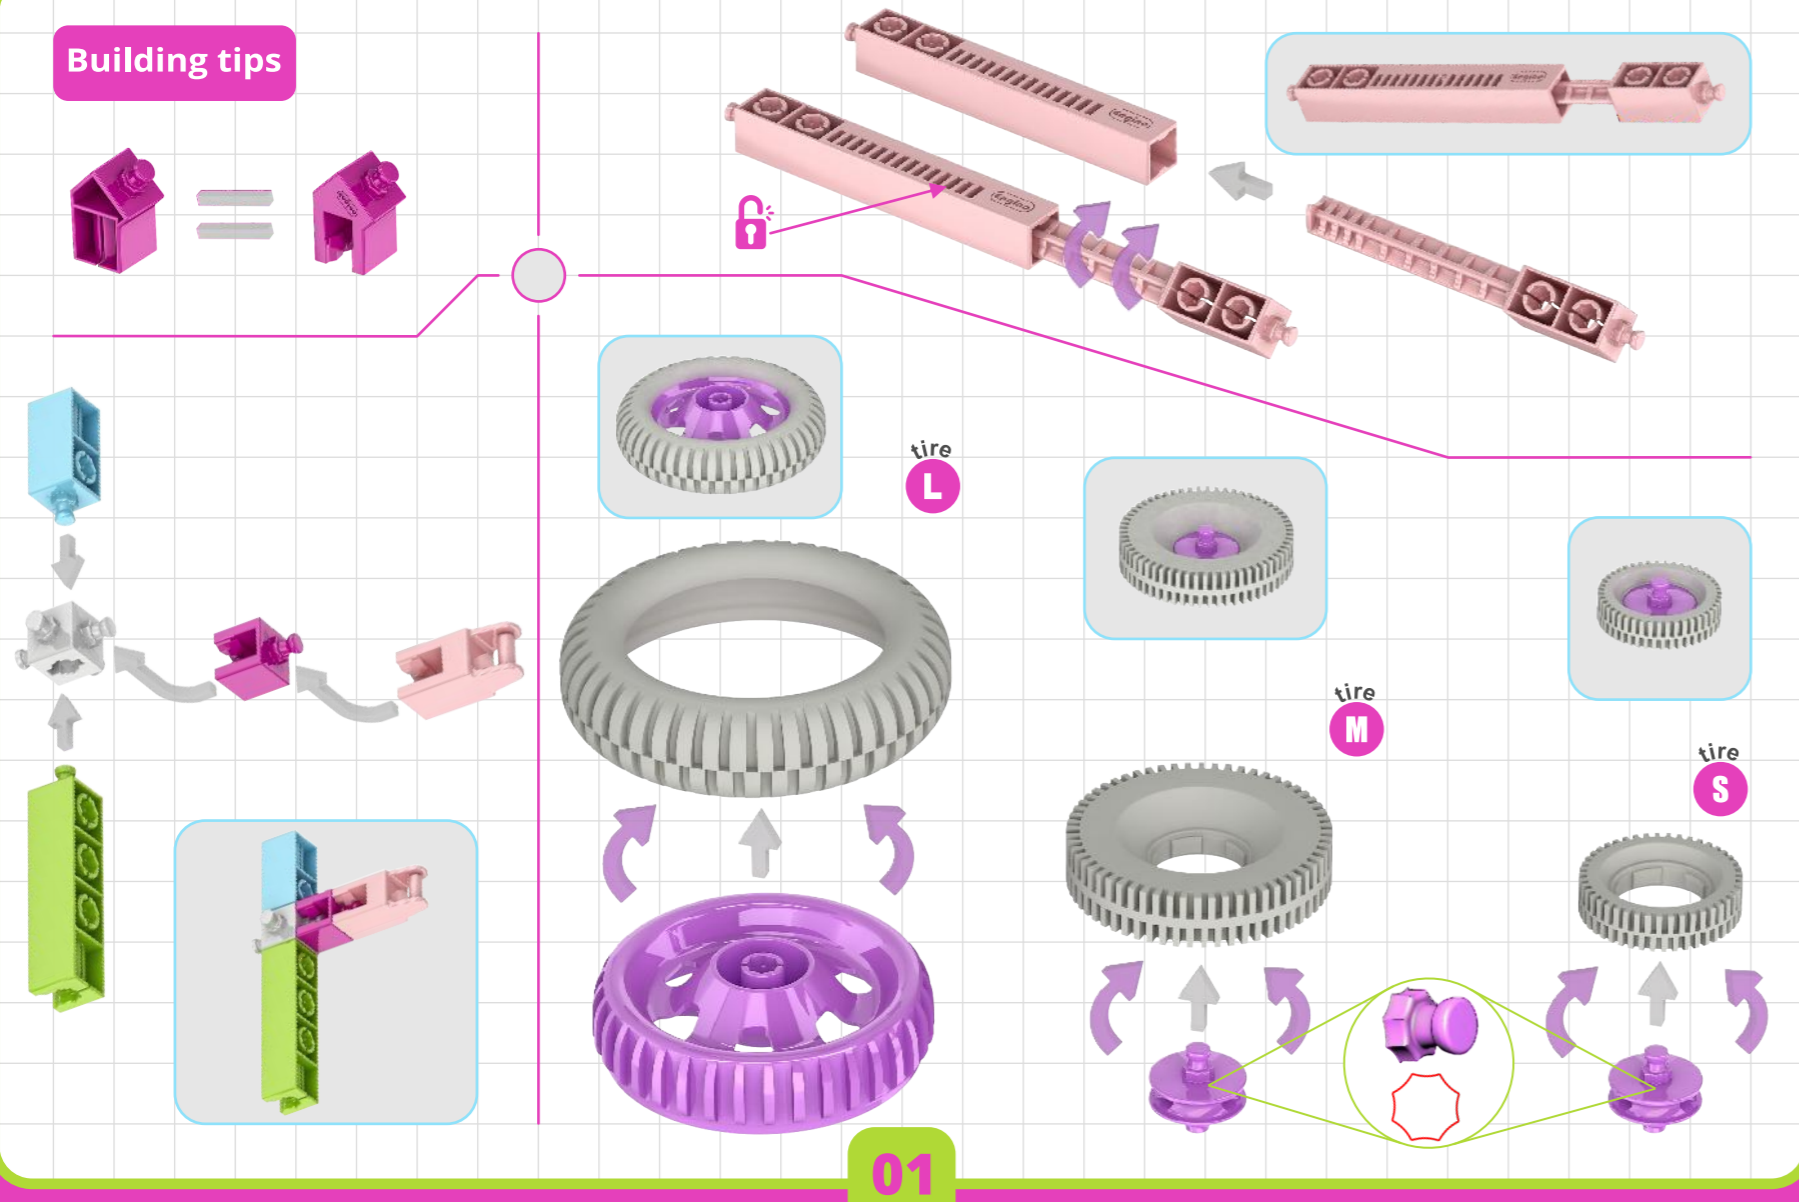

Building tips