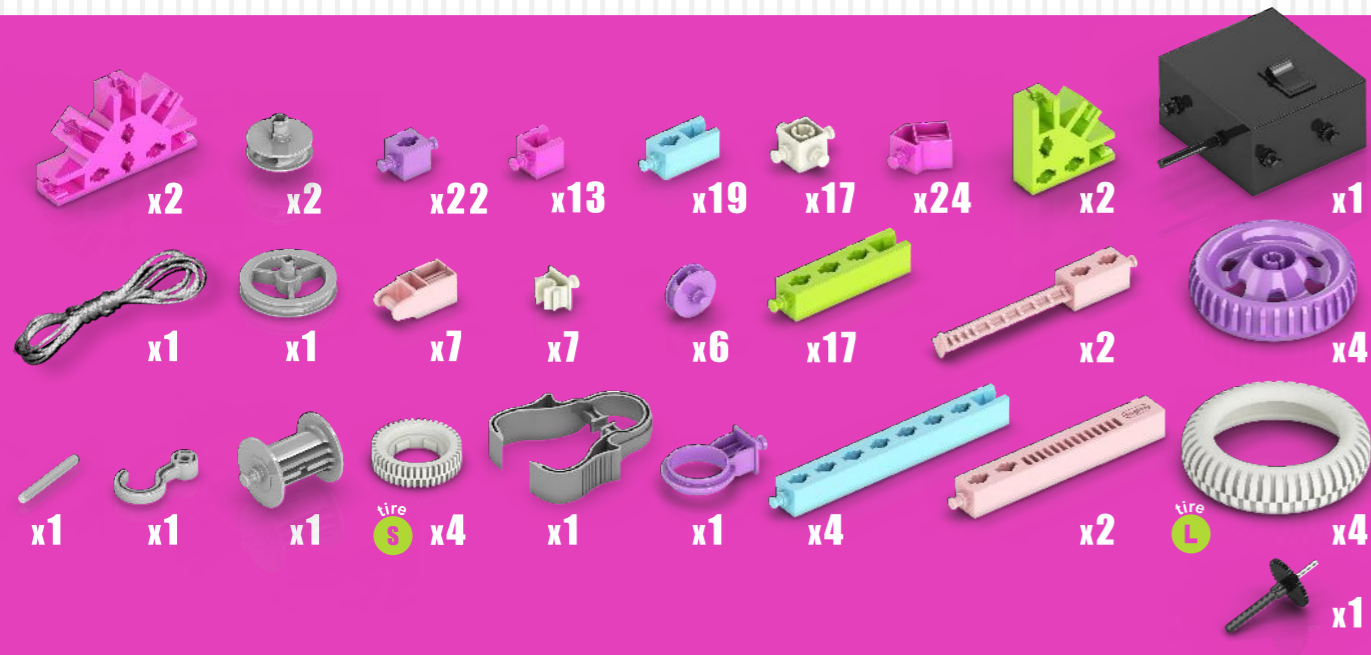

Bill of materials

+Engino® Models 3D Viewer

Load Engino® models, rotate, zoom and explode to see how the model can be assembled.

Engino kidCAD

WARNING:
CHOKING HAZARD - Small parts.
Not for children under 3 yrs.

CAUTION: This set contains a string longer than 30cm (12 inches). Keep away from children under the age of 36 months. Danger of strangulation.

brand awards

INVENTOR girl

**build.
play.
learn.**

4 models printed instructions included