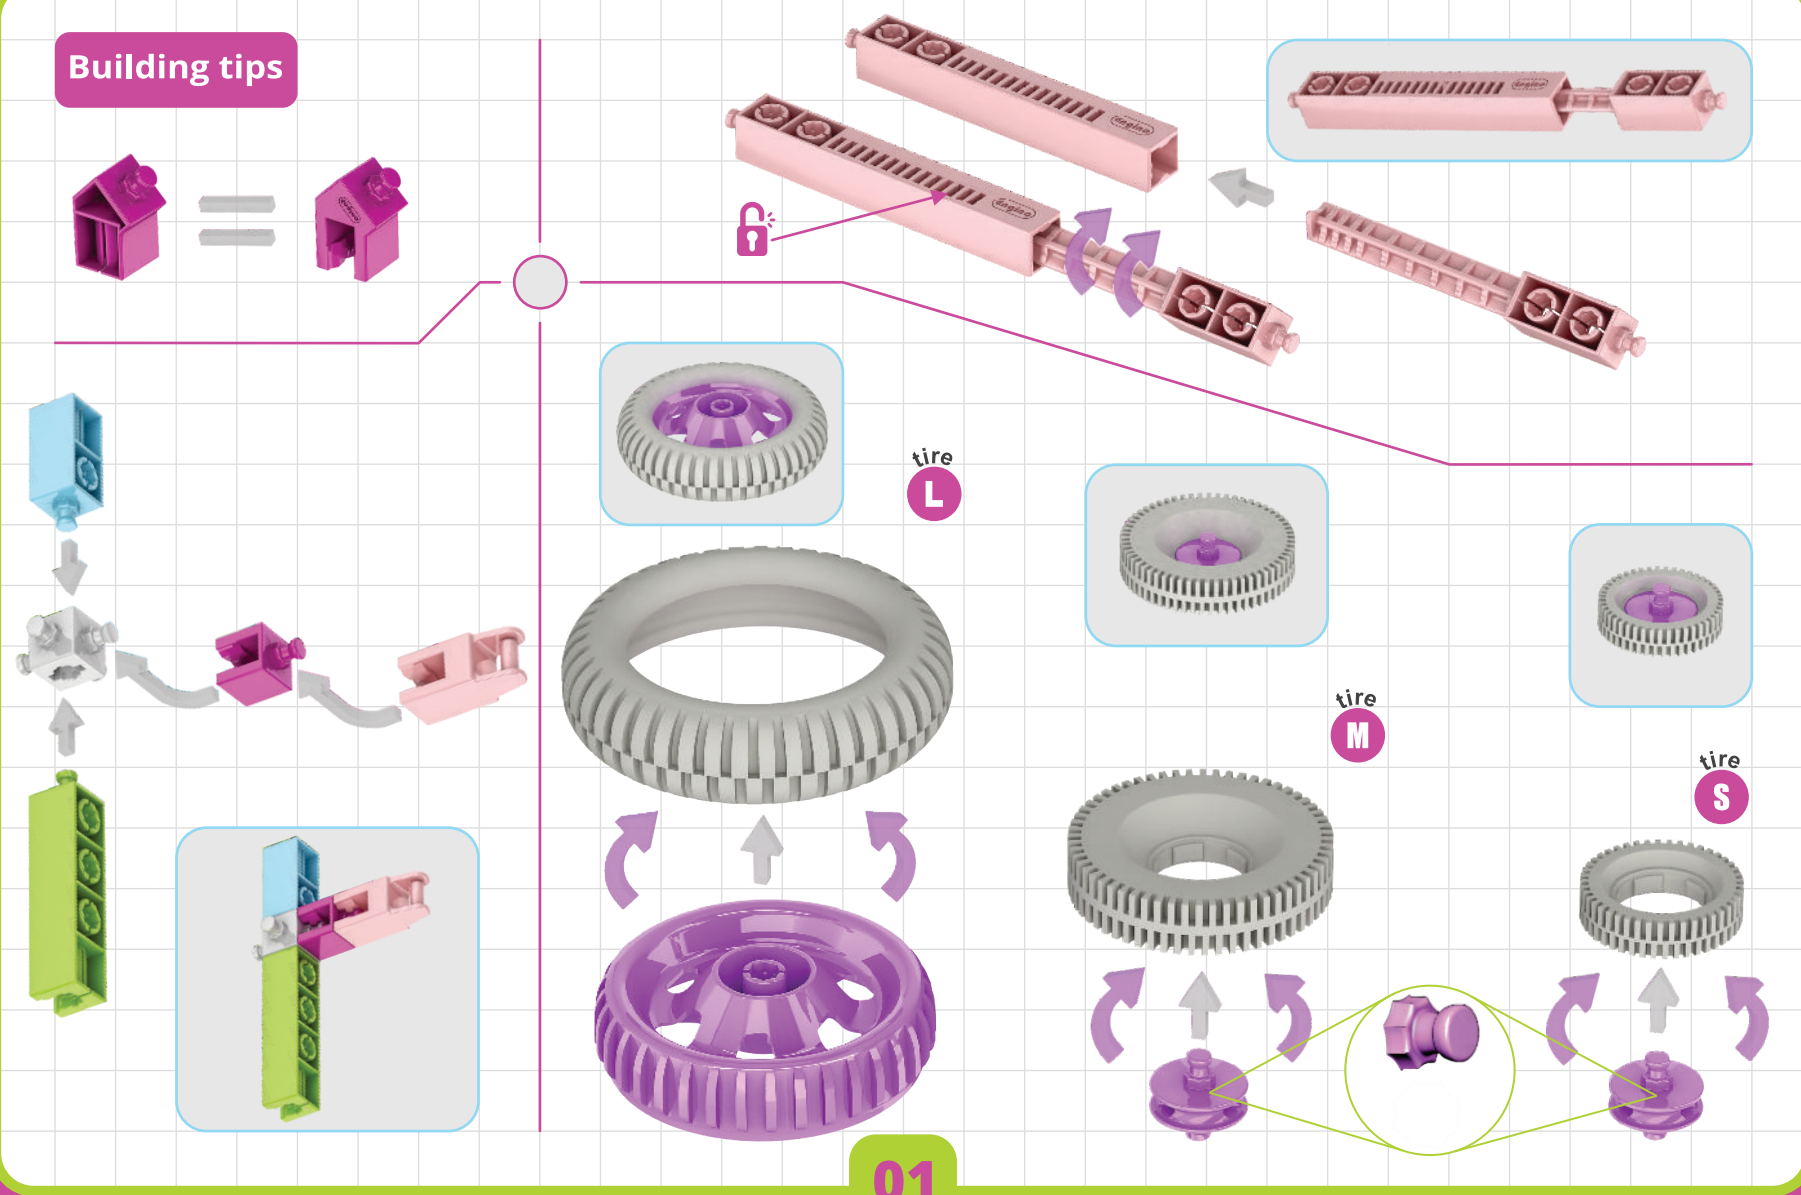

Building tips

01